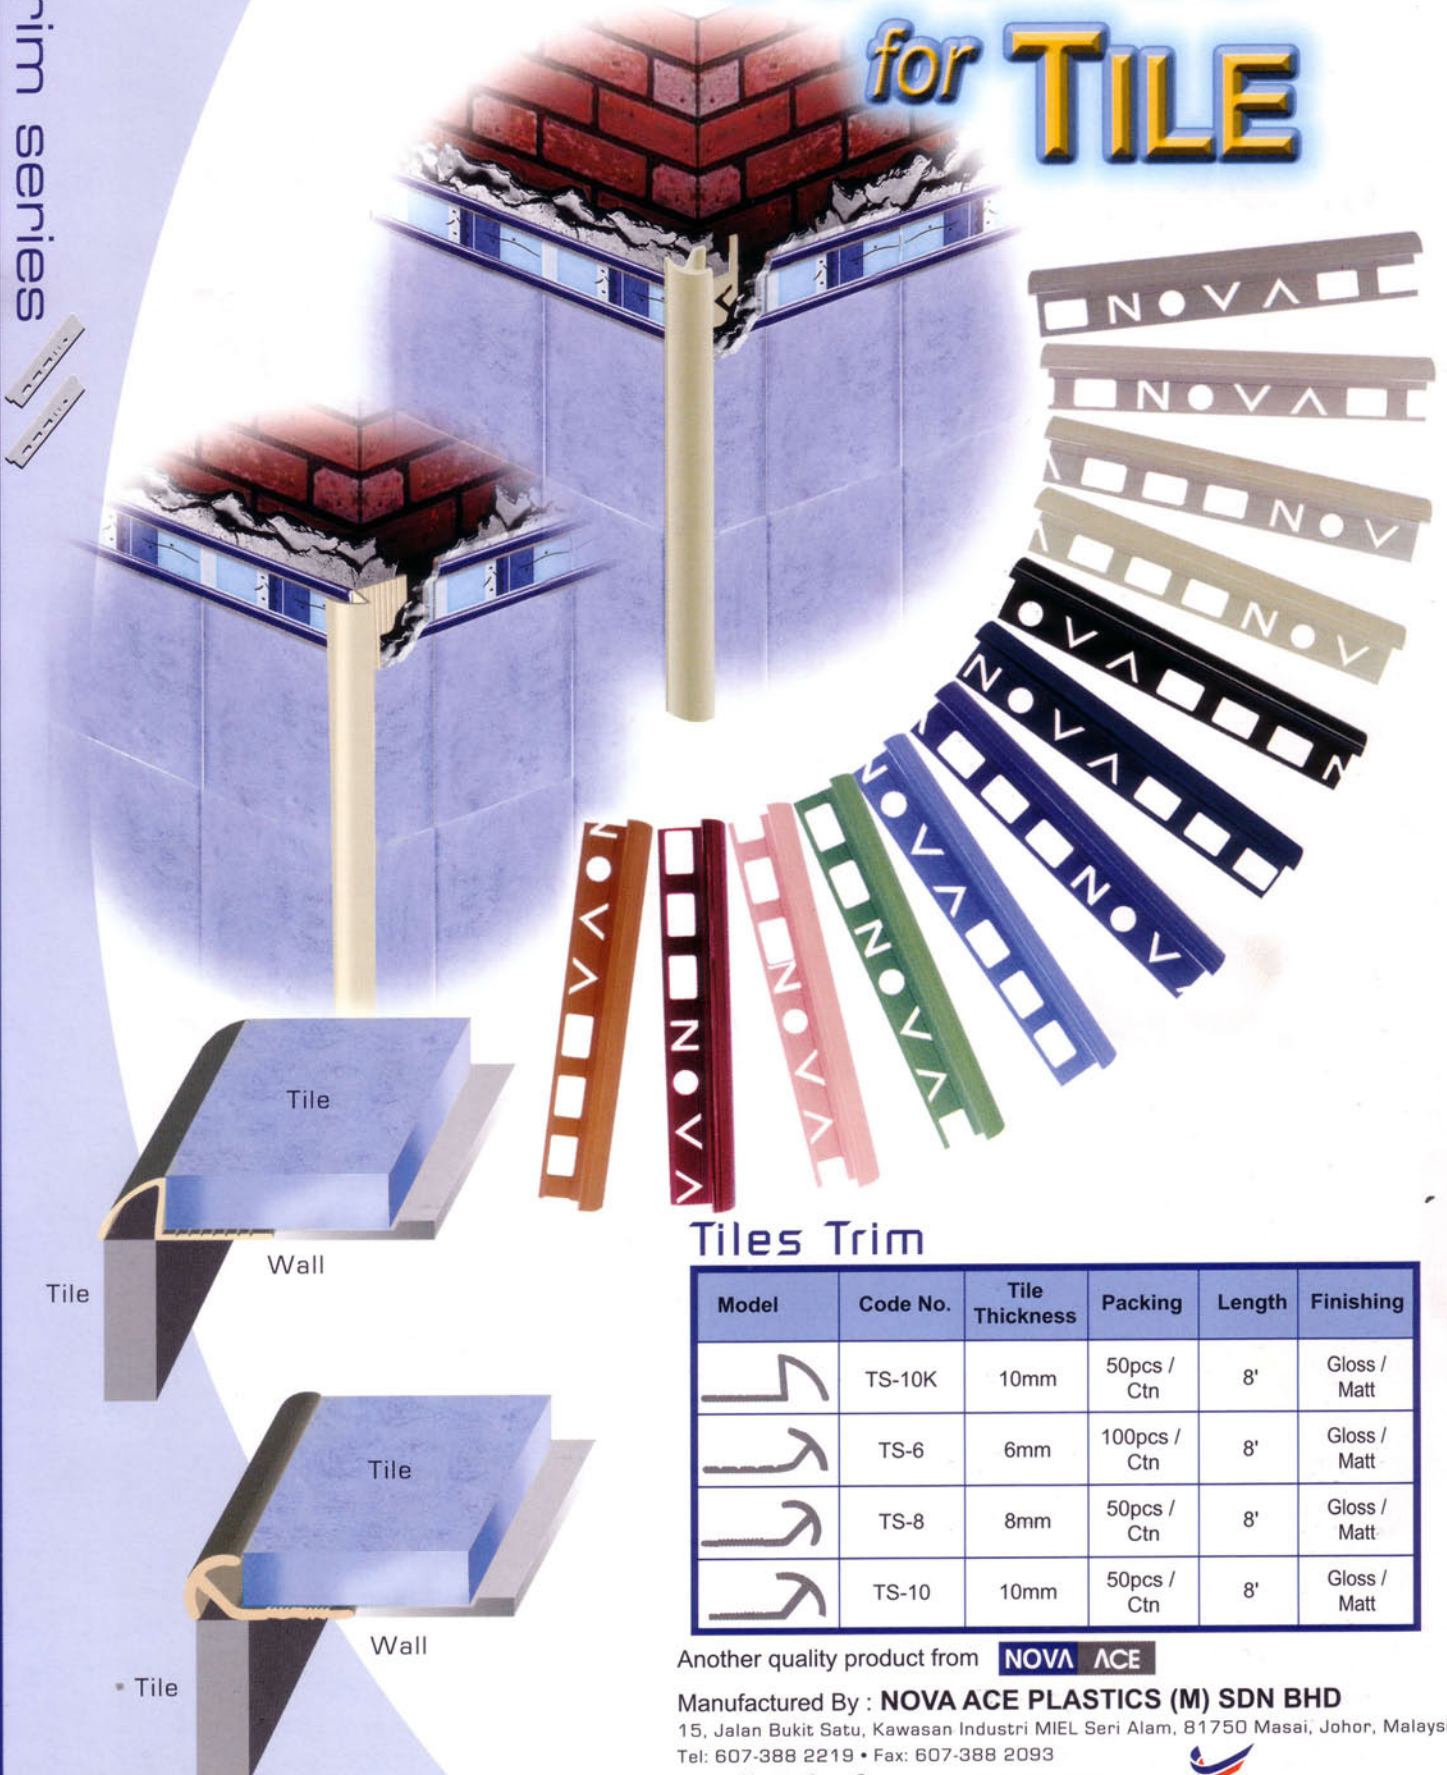

NOVA

Tiles Trim series

PERFECT FITTING for TILE

Tiles Trim

Model	Code No.	Tile Thickness	Packing	Length	Finishing
	TS-10K	10mm	50pcs / Ctn	8'	Gloss / Matt
	TS-6	6mm	100pcs / Ctn	8'	Gloss / Matt
	TS-8	8mm	50pcs / Ctn	8'	Gloss / Matt
	TS-10	10mm	50pcs / Ctn	8'	Gloss / Matt

Another quality product from **NOVA ACE**

Manufactured By : **NOVA ACE PLASTICS (M) SDN BHD**
 15, Jalan Bukit Satu, Kawasan Industri MIEL Seri Alam, 81750 Masai, Johor, Malaysia.
 Tel: 607-388 2219 • Fax: 607-388 2093
 e-mail: sales@nova-ace.com.my