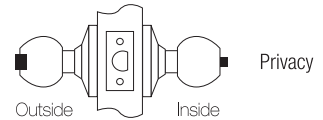

CYLINDRICAL ENTRANCE LOCK COME WITH 60MM LATCH
Suitable for both Left and Right

Material: 304 Stainless Steel
Finishing: Stainless Steel
UOM: ST

Material: 201 Stainless Steel
Finishing: Antique Copper
UOM: ST

Material: Brass
Finishing: Polish Brass
UOM: ST

EL AVB5871

TUBULAR LEVER LOCK COME WITH 60-70MM LATCH
Suitable for both Left and Right

Material: Zinc Alloy
Finishing: Brushed Nickel
UOM: ST

TUBULAR LEVER LOCK COME WITH 60-70MM LATCH
Suitable for both Left and Right

Material: Zinc Alloy
Finishing: Brushed Nickel
UOM: ST

TUBULAR LEVER LOCK COME WITH 60-70MM LATCH
Suitable for both Left and Right

Material: Zinc Alloy
Finishing: Brushed Nickel
UOM: ST