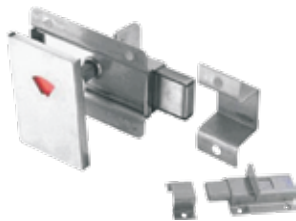

**BS70.L.SS**

**SQUARE DOOR BOLT**

**Size:** W35 x T1mm  
**Length:** 100/150/200mm  
**Material:** 201 Stainless Steel  
**UOM:** PC

**BS CSQ71.L.SS**

**COARSE BOLT**

**Length:** 100 / 150mm  
**Finishing:** Rainbow  
**UOM:** PC

**BS LRB**

**RECESSED CUP HANDLE WITH BOLT**

**Material:** SUS 304  
**UOM:** PC

**PSL GECH001.SS**

**BATHROOM LOCK WITH INDICATOR**

**Material:** Stainless Steel  
**UOM:** PC

**BA 881**

**NIGHT LATCH WITHOUT INDICATOR**

**Material:** Stainless Steel  
**UOM:** PC

**BA 881A**

**DOOR LATCH**

**Size:** L75 X W49 X T1.3 mm  
**Material:** 201 Stainless Steel  
**UOM:** PC

**BS CL61.SS**

**DOOR LATCH**

**Size:** L68.5 X W45 X T1.0 mm  
**Material:** 201 Stainless Steel  
**UOM:** PC

**BS CL62.SS**

**HASP & STAPLES**

**Length:** 100 mm  
**Material:** 304 Stainless Steel  
**UOM:** PC

**HS WT48.100.SS**

**HASP & STAPLES**

**Length:** 75/125 mm  
**Material:** 304 Stainless Steel  
**UOM:** PC