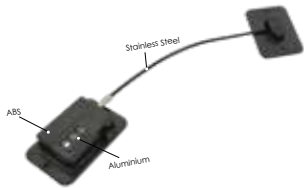

WS CWM4.FS.K

WINDOW LOCK

Length: 200mm cable long
Finishing: White
UOM: PK (2pcs)

WS LY31.WH

WINDOW LOCK

Length: 200mm cable long
Finishing: White
UOM: PK (2pcs)

WS LY32.WH

WINDOW DIGITAL LOCK

Length: 200mm cable long
Finishing: Black
UOM: PC

WS LY33.BL

WINDOW DIGITAL LOCK

Length: 200mm cable long
Finishing: Black
UOM: PC

WS LY34.BL

LATCH BOLT

Finishing: White / Black
UOM: PC

SL PL01