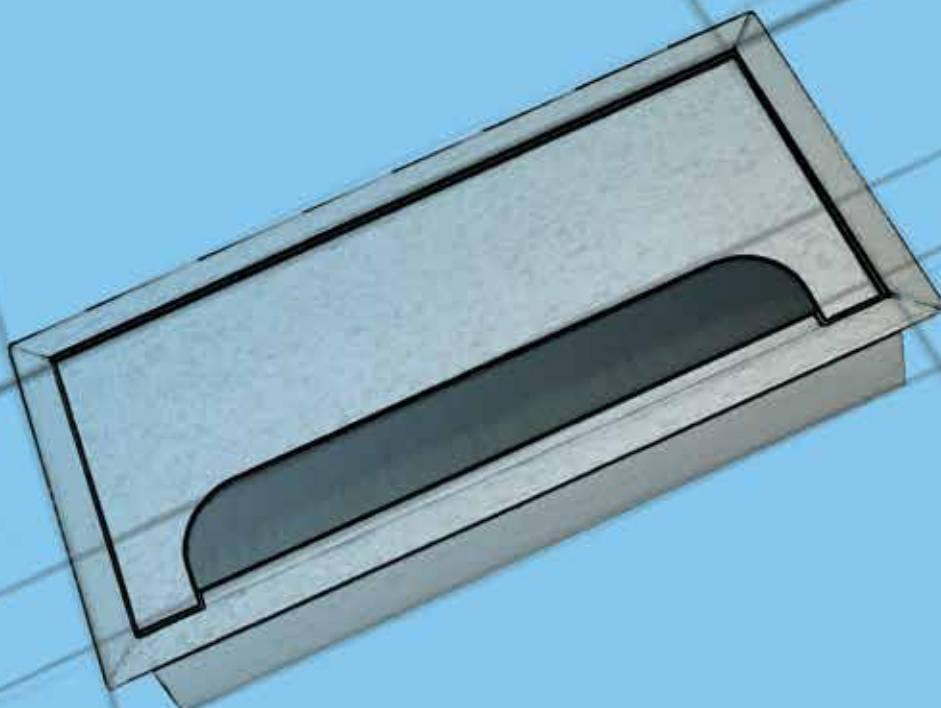

OFFICE FURNITURE FITTINGS

PENCIL TRAY

Size: L280 x W280 x H16mm
Finishing: Black
UOM: PC

T 003BL

PENCIL TRAY

Size: L340 x W240mm
Finishing: Black
UOM: PC

T 006BL

PENCIL TRAY

CG W751

SQUARE SHAPE CABLE ORGANISER

Size: W65 X H800mm
Material: ABS
Finishing: Silver / Black
Packaging: 10PCS / CTN
UOM: PC

CG W752

WIRE COVER

Size: W80 X L80mm
Material: ABS
Finishing: Silver / Black
UOM: PC

CG 106.8080

WIRE COVER

Size: W80 x L160mm
Material: ABS
Finishing: Silver / Black
UOM: PC

CG 106.80160

WIRE COVER WITH BRUSH

Width: 80mm
Length: 80 / 160 / 270 / 280 / 400 / 500 / 600mm
Material: Aluminium
Finishing: Silver / Black / S.Steel
UOM: PC