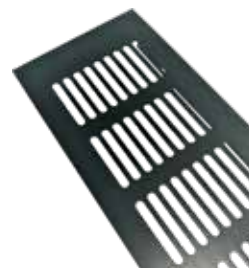

VENTILATOR CAP

Width: 80mm
Length: 150 / 200 / 250 / 300 /
350 / 400 / 500 / 600 /
800mm
Material: Aluminium
Finishing: Black / Silver
UOM: PC

VC K80.L.BL