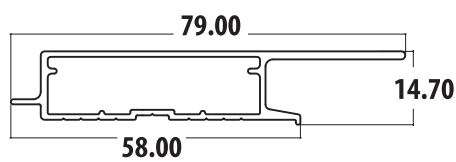

# ALUMINIUM DOOR

NDP 7

**NDP 9**

**NDP 12 FRAMELESS**

Handle G

Handle U

Handle L

**NDP13**

**NDP14**

Max Height: 2890mm

NDP16

NDP17

Handle L

**NDP 20**

**NDP 45**

**NDP 90 - FRAMELESS**