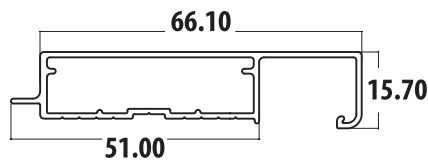

# ALUMINIUM DOOR

NDP 7

**NDP 9**

**NDP 12 FRAMELESS**

Handle G

Handle U

Handle L

**NDP13**

**NDP14**

Max Height: 2890mm

NDP16

NDP17

Handle L

**NDP 20**

**NDP 45**

**NDP 90 - FRAMELESS**