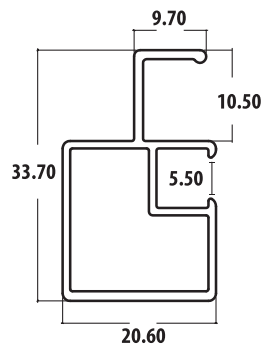

# ALUMINIUM DOOR

NDP 7

**NDP 9**

**NDP 12 FRAMELESS**

Handle G

Handle U

Handle L

**NDP13**

**NDP14**

Max Height: 2890mm

NDP16

NDP17

Handle L

**NDP 20**

**NDP 45**

**NDP 90 - FRAMELESS**

**NDP 60**

**NDP 65**

**NDP 70**

**NDP 75**