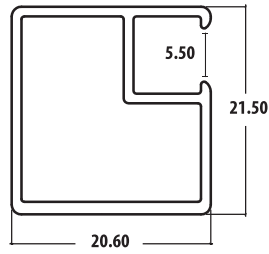

# ALUMINIUM DOOR

NDP 7

**NDP 9**

**NDP 12 FRAMELESS**

Handle G

Handle U

Handle L

**NDP13**

**NDP14**

Max Height: 2890mm

NDP16

NDP17

Handle L

**NDP 20**

**NDP 45**

**NDP 90 - FRAMELESS**