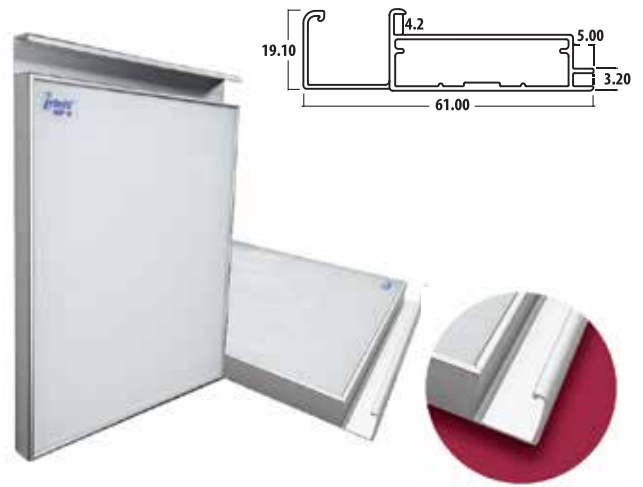

# ALUMINIUM DOOR

NDP 7

**NDP 9**

**NDP 12 FRAMELESS**

Handle G

Handle U

Handle L

**NDP13**

**NDP14**

Max Height: 2890mm

NDP16

NDP17

Handle L

**NDP 20**

**NDP 45**

**NDP 90 - FRAMELESS**