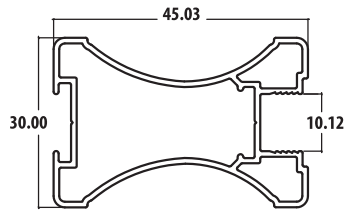

**NDP14**

Max Height: 2890mm

NDP16

NDP17

Handle L

**NDP 20**

**NDP 45**

**NDP 90 - FRAMELESS**

**NDP 60**

**NDP 65**

**NDP 70**

**NDP 75**