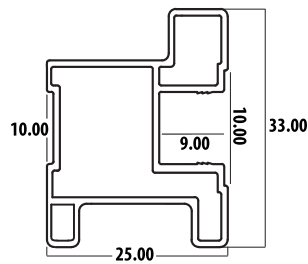

**NDP14**

Max Height: 2890mm

NDP16

NDP17

Handle L

**NDP 20**

**NDP 45**

**NDP 90 - FRAMELESS**

**NDP 60**

**NDP 65**

**NDP 70**

**NDP 75**