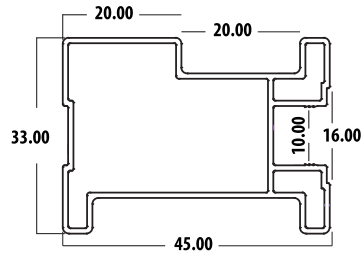

**NDP14**

Max Height: 2890mm

NDP16

NDP17

Handle L

**NDP 20**

**NDP 45**

**NDP 90 - FRAMELESS**

**NDP 60**

**NDP 65**

**NDP 70**

**NDP 75**