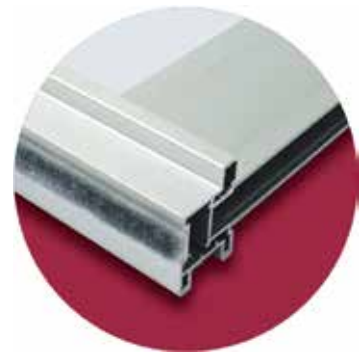

**NDP14**

Max Height: 2890mm

NDP16

NDP17

Handle L

**NDP 20**

**NDP 45**

**NDP 90 - FRAMELESS**

**NDP 60**

**NDP 65**

**NDP 70**

**NDP 75**