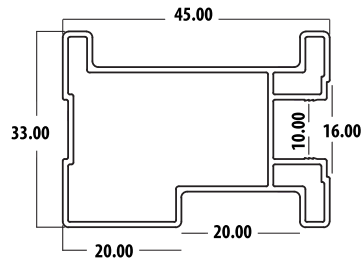

**NDP14**

Max Height: 2890mm

NDP16

NDP17

Handle L

**NDP 20**

**NDP 45**

**NDP 90 - FRAMELESS**

**NDP 60**

**NDP 65**

**NDP 70**

**NDP 75**