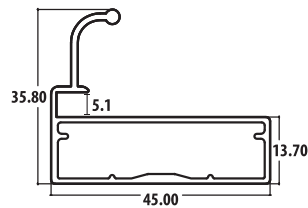

# ALUMINIUM DOOR

NDP 7

**NDP 9**

**NDP 12 FRAMELESS**

Handle G

Handle U

Handle L

**NDP13**

**NDP14**

Max Height: 2890mm

NDP16

NDP17

Handle L

**NDP 20**

**NDP 45**

**NDP 90 - FRAMELESS**