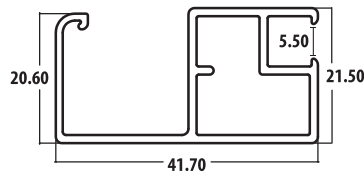

# ALUMINIUM DOOR

NDP 7

**NDP 9**

**NDP 12 FRAMELESS**

Handle G

Handle U

Handle L

**NDP13**

**NDP14**

Max Height: 2890mm

NDP16

NDP17

Handle L

**NDP 20**

**NDP 45**

**NDP 90 - FRAMELESS**