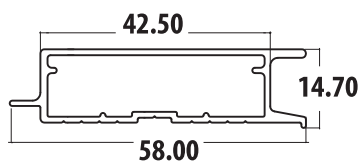

# ALUMINIUM DOOR

NDP 7

**NDP 9**

**NDP 12 FRAMELESS**

Handle G

Handle U

Handle L

**NDP13**

**NDP14**

Max Height: 2890mm

NDP16

NDP17

Handle L

**NDP 20**

**NDP 45**

**NDP 90 - FRAMELESS**