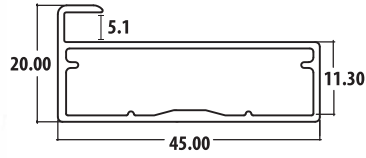

# ALUMINIUM DOOR

NDP 7

**NDP 9**

**NDP 12 FRAMELESS**

Handle G

Handle U

Handle L

**NDP13**

**NDP14**

Max Height: 2890mm

NDP16

NDP17

Handle L

**NDP 20**

**NDP 45**

**NDP 90 - FRAMELESS**