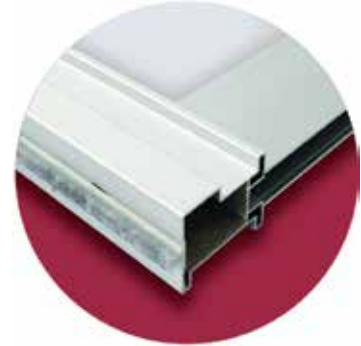

**NDP14**

Max Height: 2890mm

NDP16

NDP17

Handle L

**NDP 20**

**NDP 45**

**NDP 90 - FRAMELESS**

**NDP 60**

**NDP 65**

**NDP 70**

**NDP 75**