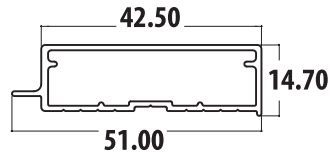

# ALUMINIUM DOOR

NDP 7

**NDP 9**

**NDP 12 FRAMELESS**

Handle G

Handle U

Handle L

**NDP13**

**NDP14**

Max Height: 2890mm

NDP16

NDP17

Handle L

**NDP 20**

**NDP 45**

**NDP 90 - FRAMELESS**