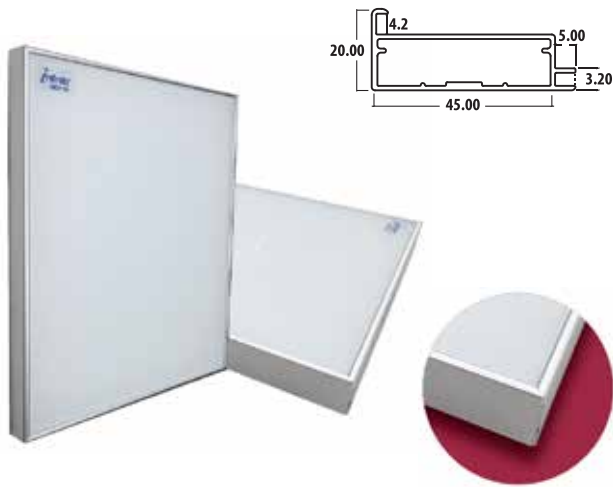

# ALUMINIUM DOOR

NDP 7

**NDP 9**

**NDP 12 FRAMELESS**

Handle G

Handle U

Handle L

**NDP13**

**NDP14**

Max Height: 2890mm

NDP16

NDP17

Handle L

**NDP 20**

**NDP 45**

**NDP 90 - FRAMELESS**