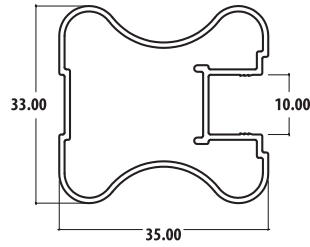

**NDP14**

Max Height: 2890mm

NDP16

NDP17

Handle L

**NDP 20**

**NDP 45**

**NDP 90 - FRAMELESS**

**NDP 60**

**NDP 65**

**NDP 70**

**NDP 75**