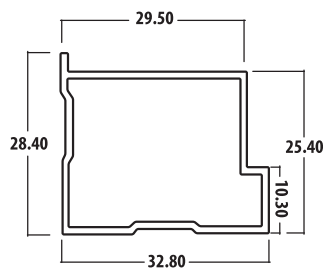

**NDP14**

Max Height: 2890mm

NDP16

NDP17

Handle L

**NDP 20**

**NDP 45**

**NDP 90 - FRAMELESS**

**NDP 60**

**NDP 65**

**NDP 70**

**NDP 75**