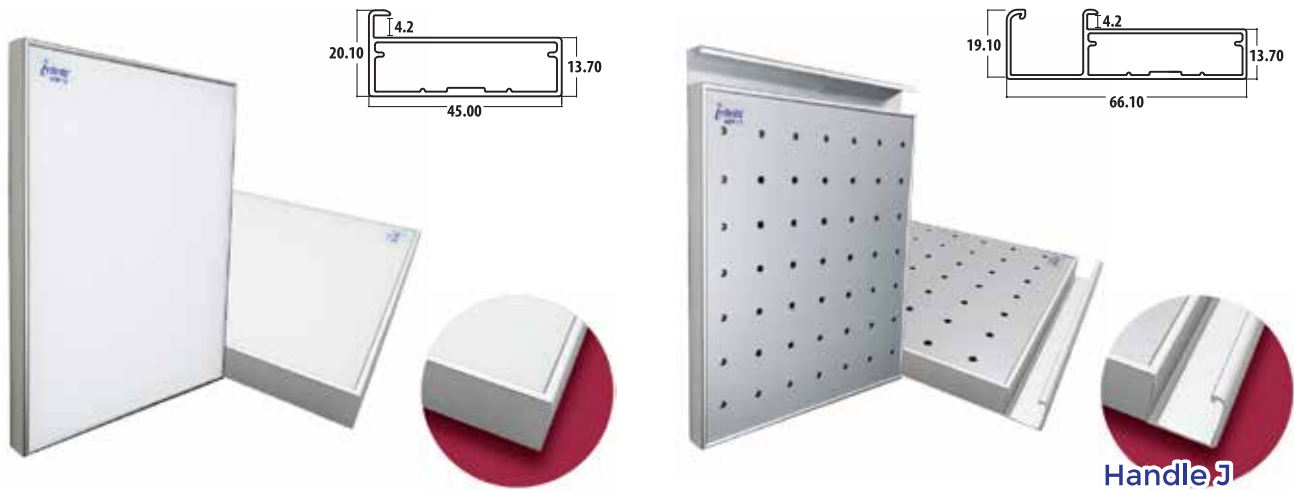

# ALUMINIUM DOOR

NDP 7

**NDP 9**

**NDP 12 FRAMELESS**

Handle G

Handle U

Handle L

**NDP13**

**NDP14**

Max Height: 2890mm

NDP16

NDP17

Handle L

**NDP 20**

**NDP 45**

**NDP 90 - FRAMELESS**